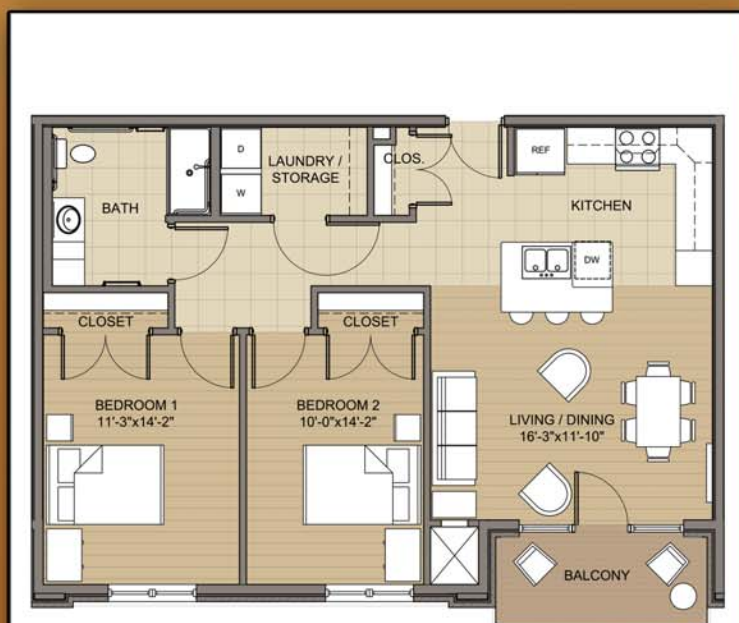

## VILLAGE

An Akron Neighborhood Celebrating Community.

UNIT A: 1-BEDROOM ACCESSIBLE (678-SF)

UNIT B: 1 BEDROOM (678-SF)

UNIT C: 1 BEDROOM (681-SF)

UNIT D: 2-BEDROOM ACCESSIBLE (938-SF)

UNIT E: 2 BEDROOM (938-SF)

UNIT F: 2 BEDROOM (1,014-SF)